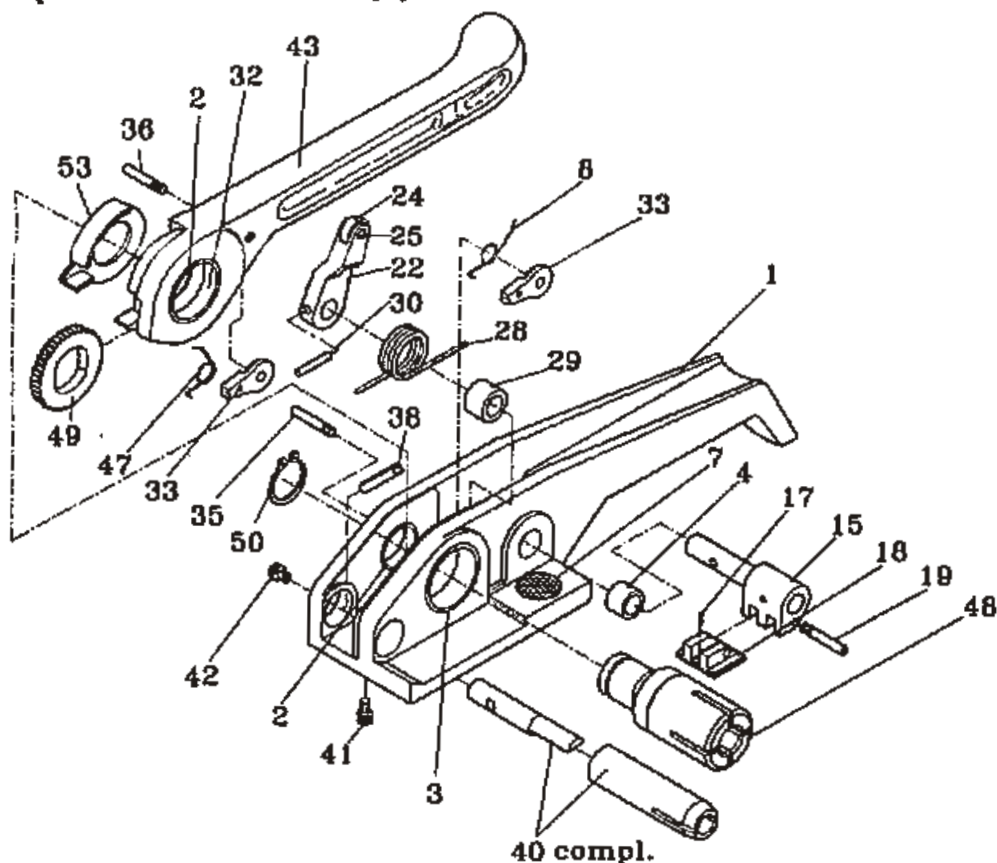

PARTS LIST

H-21 (For P.P. Strap)

H-22 (For Polyester Cord Strap)

H-23 (For PET Strap)

REF NO.	PARTS NO.	DESCRIPTION	Q'TY	REF NO.	PARTS NO.	DESCRIPTION	Q'TY
1	H21-001	Base (H-21) (H-23)	1	29	H21-029	Main Spring Bushing	1
	H22-001	Base (H-22)	1	30	SP0420	Spring Pin, 4x20	1
2	H21-002	Small Bushing	2	32	H21-032	Big Bushing (Handle)	1
3	H21-003	Big Bushing (Base)	1	33	H21-033	Toggle	2
4	H21-004	Bushing	2	35	H21-035	Base Shaft	1
7	H21-007	Base Plug (H-21)	1	36	H21-036	Handle Shaft	1
	H23-007	Base Plug (H-23)	1	38	H21-038	Blade Lever	1
8	H21-008	Base Toggle Spring	1	40	H21-040	Cutting Set (H-21)	1
15	H21-015	Gripper	1		H22-040	Cutting Set (H-22)	1
17	H21-017	Gripper Spring	1		H23-040	Cutting Set (H-23)	1
18	H21-018	Gripper Plate (H-21)	1	41	HBS0408	HBS, M4x8	1
	H22-018	Gripper Plate (H-22)	1	42	HBS0406	HBS, M4x6	1
	H23-018	Gripper Plate (H-23)	1	43	H21-043	Handle	1
19	H21-019	Gripper Screw	1	47	H21-047	Handle Toggle Spring	1
22	H21-022	Releasing Lever	1	48	H21-048	Windlass	1
24	H21-024	Releasing Lever Roller	1	49	H21-049	Ratchet Wheel	1
25	H21-025	Releasing Lever Shaft	1	50	SR20	Stop Ring, S-20	1
28	H21-028	Main Spring	1	53	H21-053	Nose Hook	1