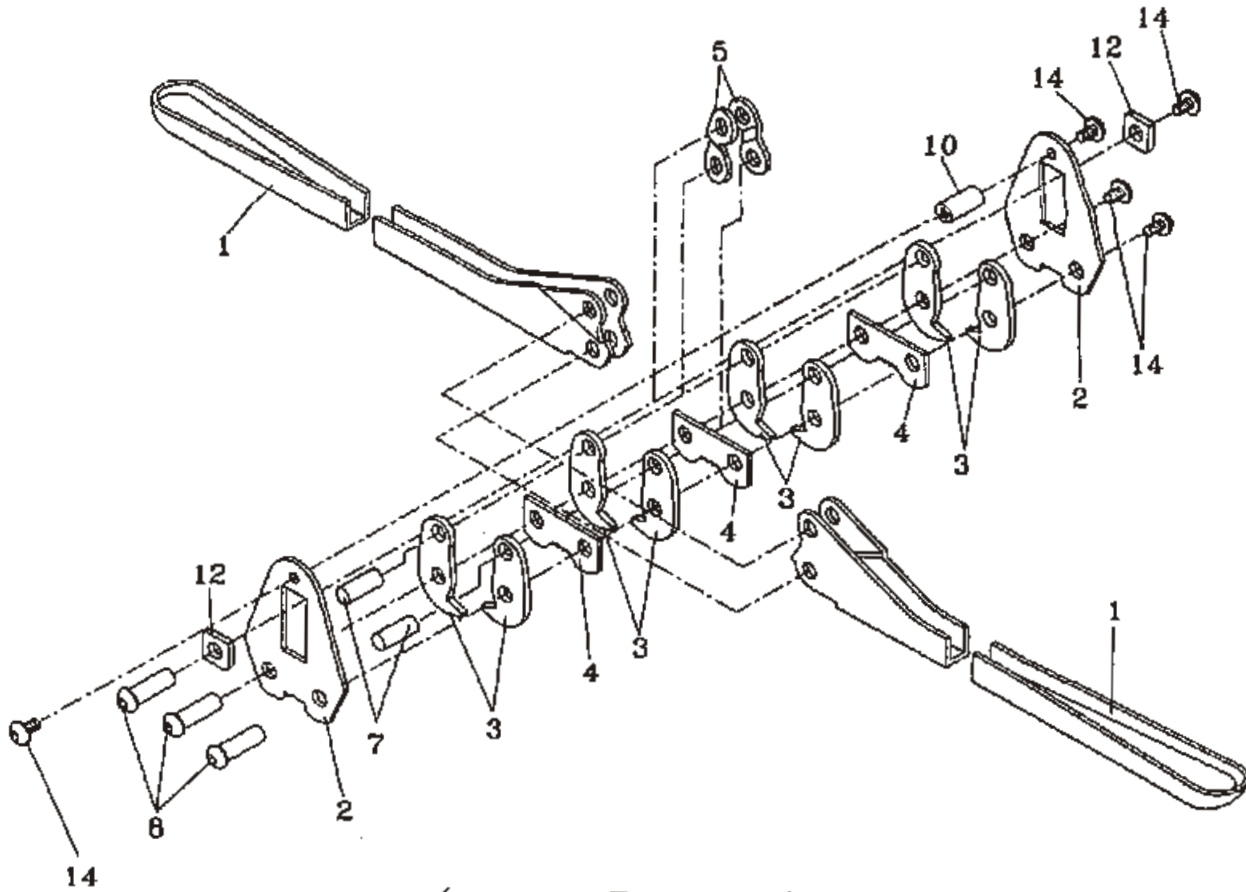

# PARTS LIST

**H-34** (Handle Length: 460mm)

**H-35** (Handle Length: 390mm)

STRAP WIDTH	
12mm (1/2")	15mm (5/8")

REF NO.	PARTS NO.	DESCRIPTION	Q'TY
1	H34-1201	Handle (For H-34)	2
	H35-1201	Handle (For H-35)	2
2	H34-1202	Side Plate (For 12mm)	2
	H34-1502	Side Plate (For 15mm)	2
3	H34-1203	Jaw (For 12mm)	8
	H34-1503	Jaw (For 15mm)	8
4	H34-1204	Shear (For 12mm)	3
	H34-1504	Shear (For 15mm)	3

REF NO.	PARTS NO.	DESCRIPTION	Q'TY
5	H34-1205	Connecting Plate	2
7	H34-1207	Handle Pin	2
8	H34-1208	Pivot Pin	3
10	H34-1210	Collar	1
12	H34-1212	Shoulder Plate	2
14	H34-1214	Screw	5